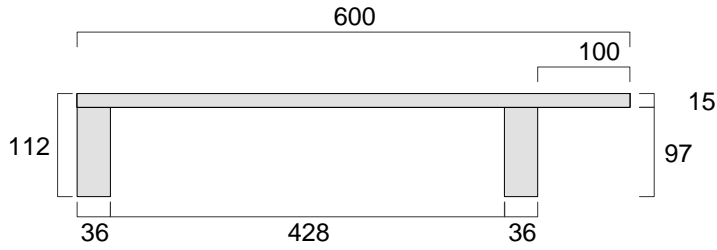

Two-way pallet - 400 X 600 X 112 mm

PALETCO

Special working

Notes: