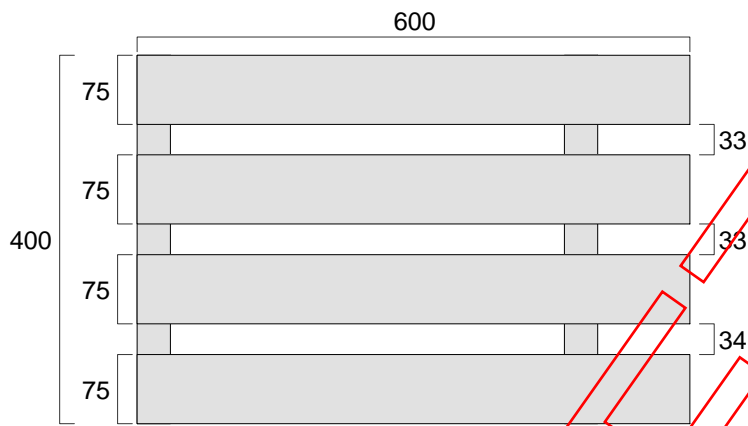

Two-way pallet - 400 X 600 X 112 mm

PALETCO

Special working

Notes: