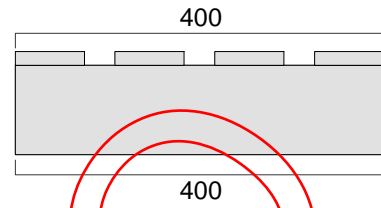

Two-way pallet - 400 X 600 X 112 mm

PALETCO

Special working

Notes: