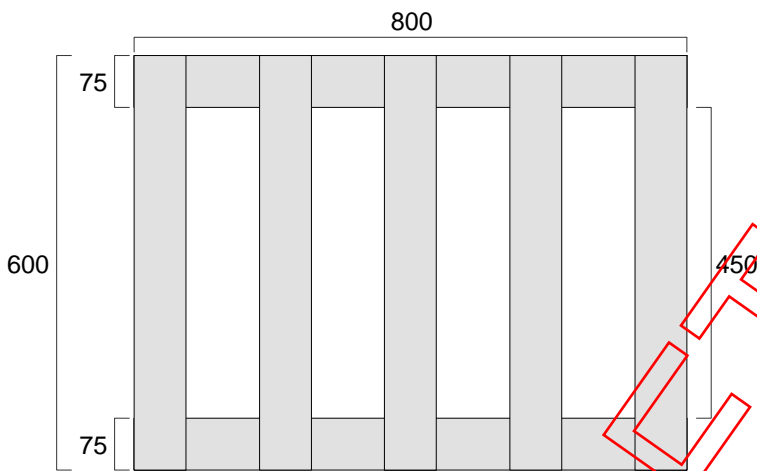

Four-way pallet - 600 X 800 X 123 mm

PALETCO

Special working

Blocks: Rectangular

Notes: