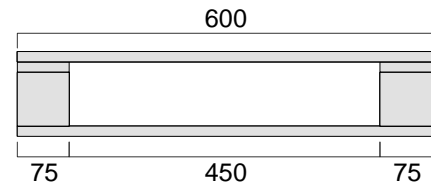

Four-way pallet - 600 X 800 X 123 mm

PALETCO

Special working

Blocks: Rectangular

Notes: