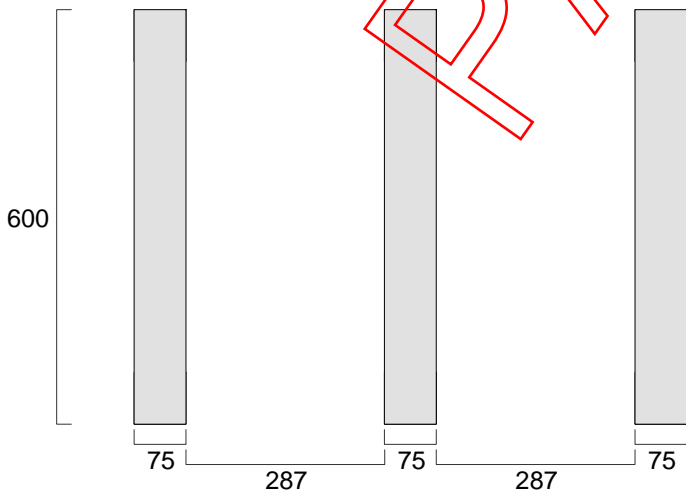

Four-way pallet - 600 X 800 X 123 mm

PALETCO

Special working

Blocks: Rectangular

Notes: