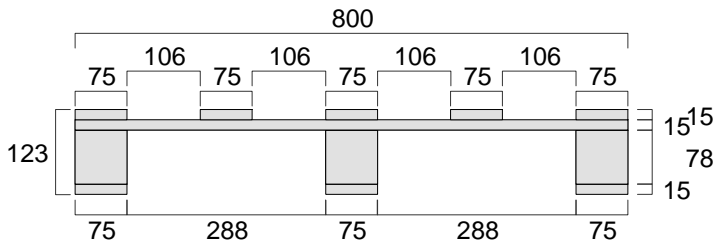

Four-way pallet - 600 X 800 X 123 mm

PALETCO

Special working

Blocks: Rectangular

Notes: