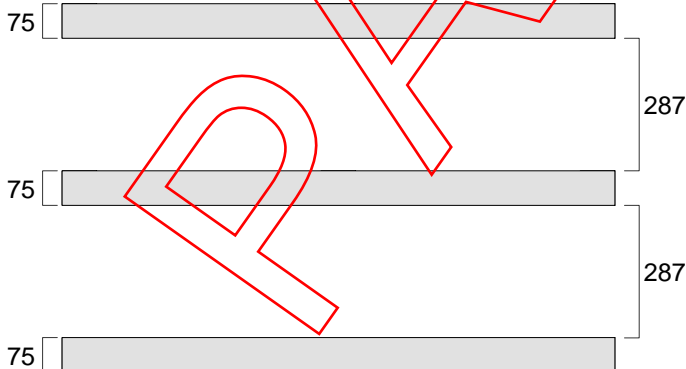

**Four-way pallet - 800 X 1200 X 123 mm**

**Special working**

Blocks: Rectangular

Notes: