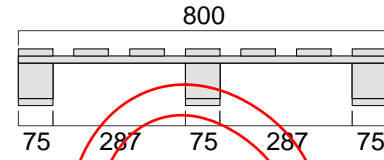

**Four-way pallet - 800 X 1200 X 123 mm**

**Special working**

Blocks: Rectangular

Notes: