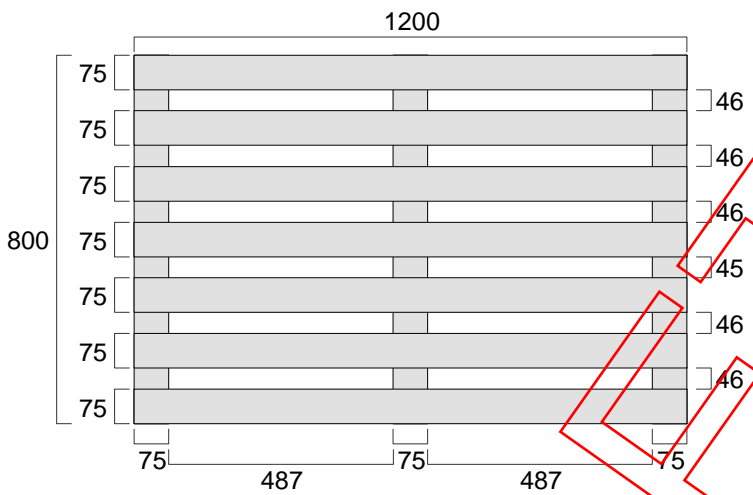

**Four-way pallet - 800 X 1200 X 123 mm**

**Special working**

Blocks: Rectangular

Notes: