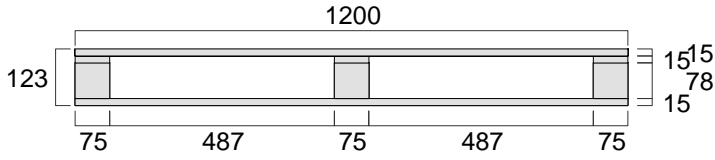

**Four-way pallet - 800 X 1200 X 123 mm**

**Special working**

Blocks: Rectangular

Notes: