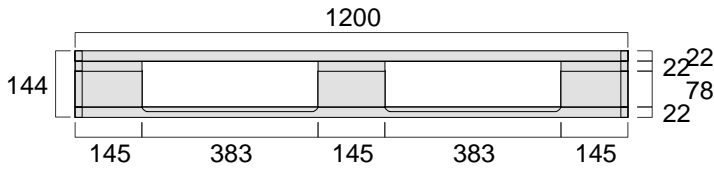

**Four-way pallet - 800 X 1200 X 144 mm**

**Special working**

**Corner Chamfer**

**Stop Chamfer**

**Blocks: Rectangular**

**Notes:**