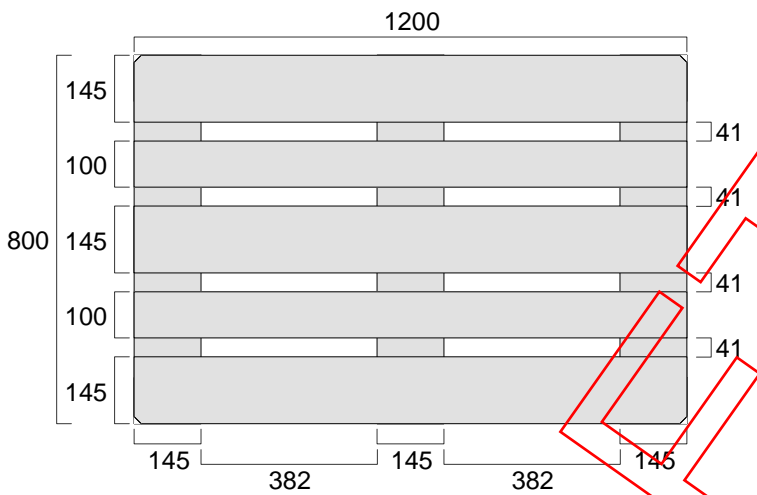

**Four-way pallet - 800 X 1200 X 144 mm**

**Special working**

**Corner Chamfer**

**Stop Chamfer**

**Blocks: Rectangular**

**Notes:**