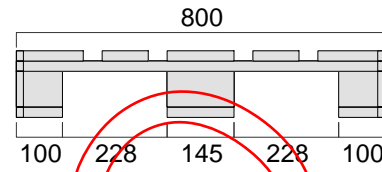

**Four-way pallet - 800 X 1200 X 144 mm**

**Special working**

**Corner Chamfer**

**Stop Chamfer**

**Blocks: Rectangular**

**Notes:**