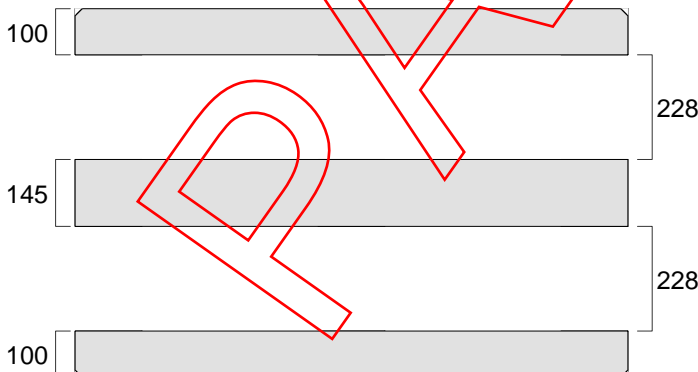

**Four-way pallet - 800 X 1200 X 144 mm**

**Special working**

**Corner Chamfer**

**Stop Chamfer**

**Blocks: Rectangular**

**Notes:**