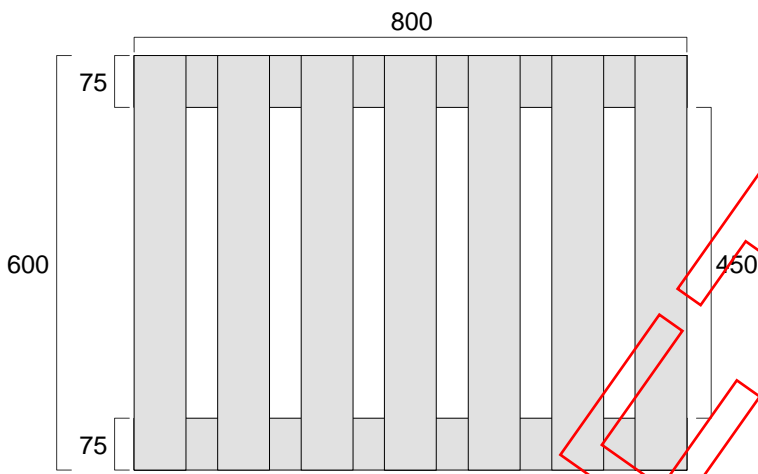

Four-way pallet - 600 X 800 X 123 mm

Notes:

Special working
Blocks: Rectangular