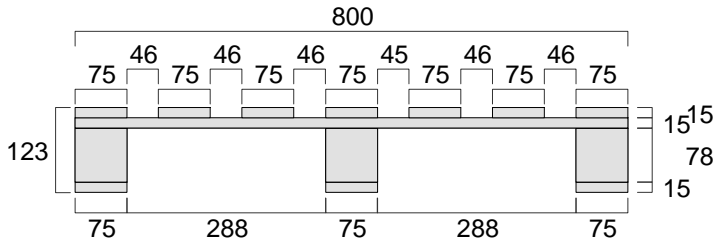

Four-way pallet - 600 X 800 X 123 mm

Notes:

Special working
Blocks: Rectangular