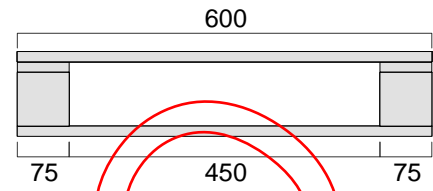

Four-way pallet - 600 X 800 X 123 mm

Notes:

Special working
Blocks: Rectangular