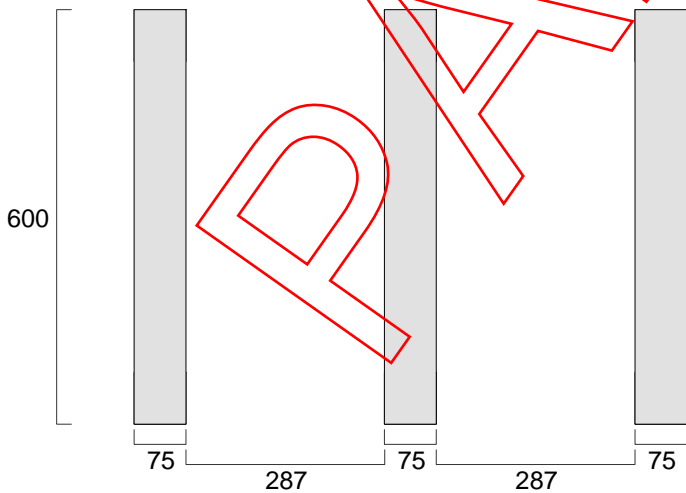

Four-way pallet - 600 X 800 X 123 mm

Notes:

Special working
Blocks: Rectangular