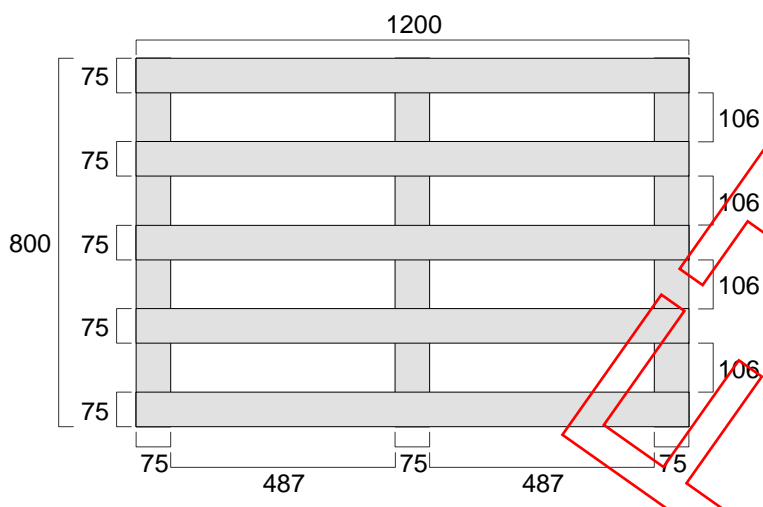

Four-way pallet - 800 X 1200 X 123 mm

Special working
Blocks: Rectangular

Notes: