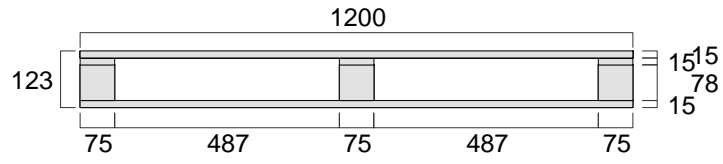

Four-way pallet - 800 X 1200 X 123 mm

Special working
Blocks: Rectangular

Notes: