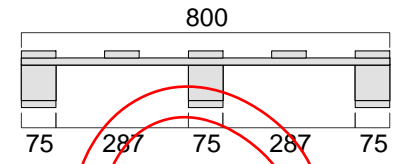

Four-way pallet - 800 X 1200 X 123 mm

Special working
Blocks: Rectangular

Notes: