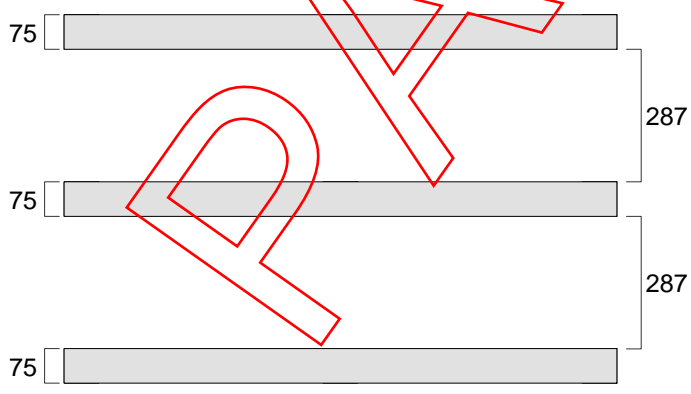

Four-way pallet - 800 X 1200 X 123 mm

Special working
Blocks: Rectangular

Notes: